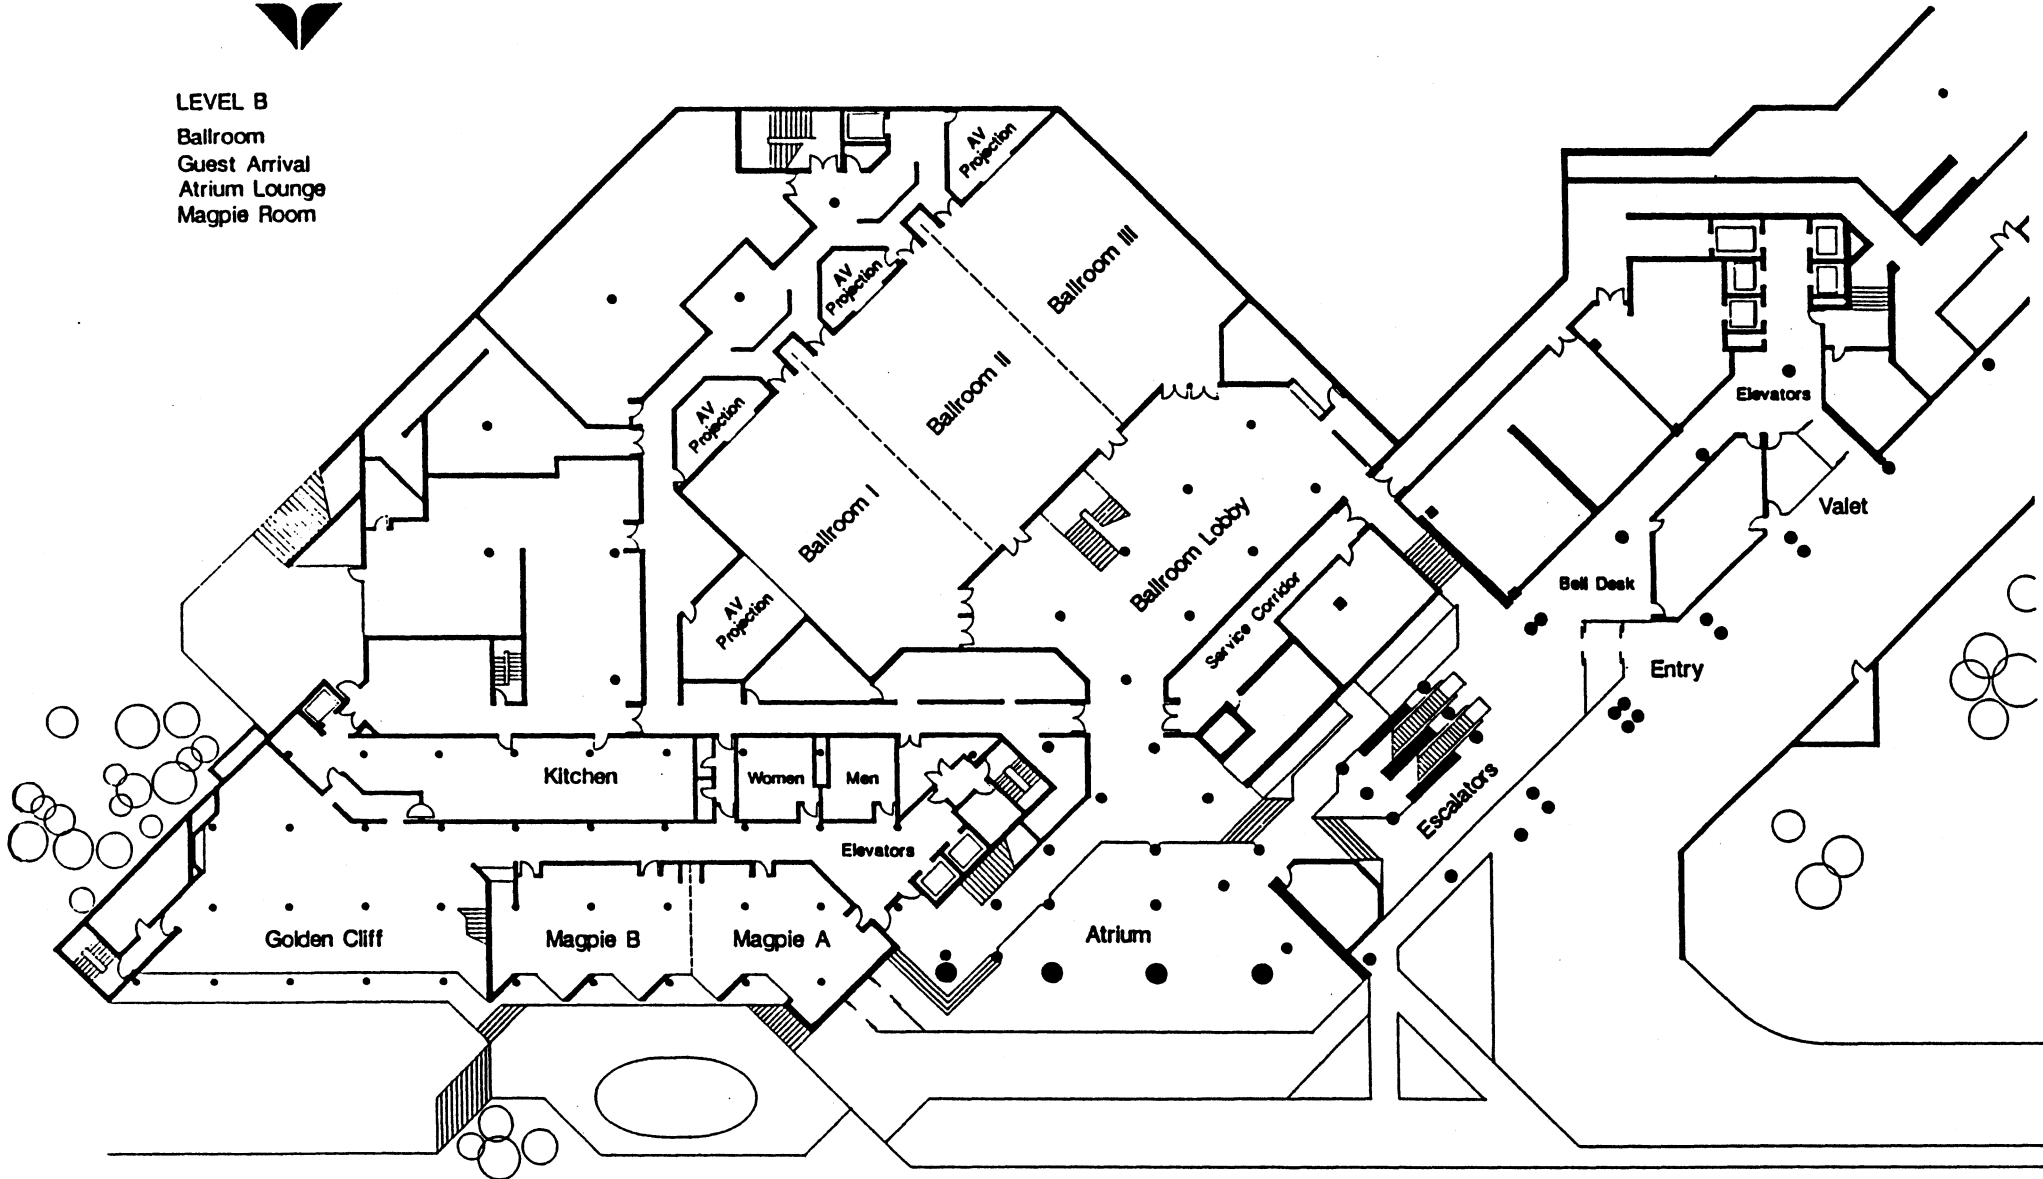

Center, home of the Utah Jazz & Blues Festival and Snowbird's annual Oktoberfest Celebration. On the south side of the building, across the skiers' bridge on Level 3, is the trailhead for

Snowbird's Barrier-free Wildlife Interpretive Trail. This paved trail gently winds its way through aspens and wildflower meadows to a deck with a spectacular view down Little Cottonwood Canyon.

THE CLIFF

LODGE, SPA AND
CONFERENCE CENTER

LEVEL B

Ballroom
Guest Arrival
Atrium Lounge
Magpie Room

THE CLIFF

LODGE, SPA AND
CONFERENCE CENTER

LEVEL C

- Meeting Rooms
- Restrooms
- Front Desk
- Guest Services
- Conference Services
- Art Gallery
- Sundries Shop
- Images